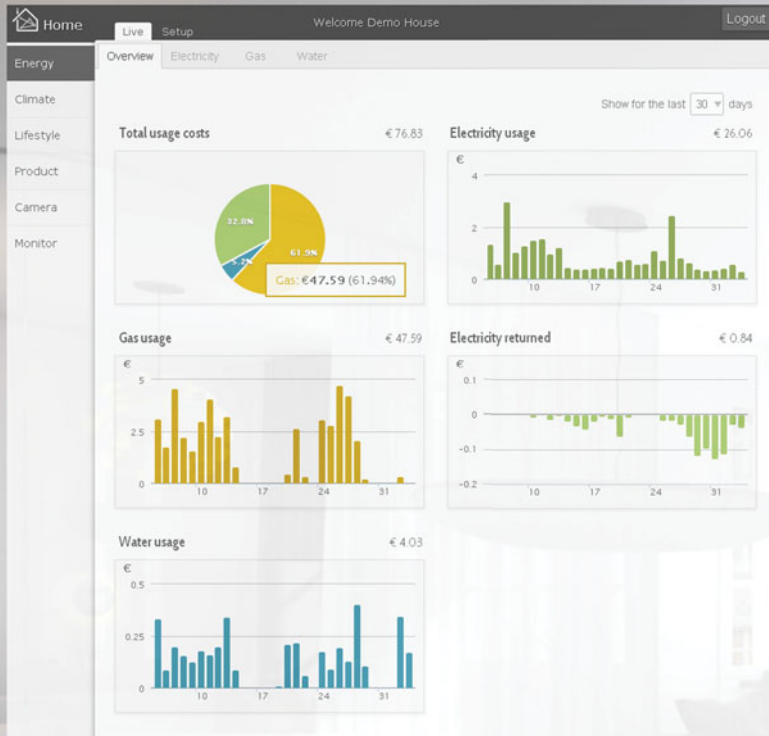

Set-Up for Climate, Control,

BeNext is the company in the area of intelligent living. The BeNext interface is the center of the system that combines all of our services, in one simple user interface.

- No subscription fees and an user friendly system
- Save up to 25% on your energy bill
- Monitor and determine your energy usage yourself. Whenever you want and where in the world you are
- The App for your tablet, PC and smartphone is free of charge (iOS and Android)
- System is expandable with more then 200 different type of products

Besides saving on your energy cost, this system provides you many more options. Automatically control your curtains, security system and the climate in your house are just a few examples.